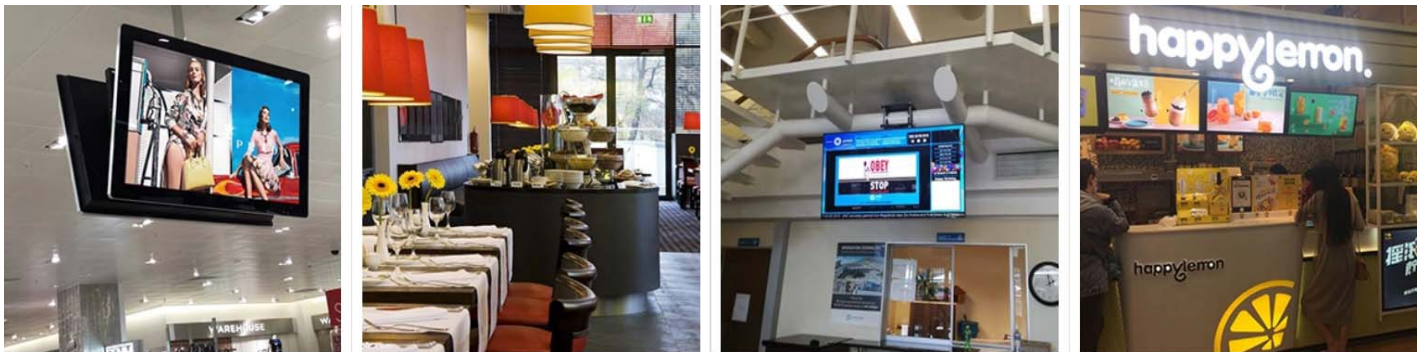

Model: DS-43PCT
43" Digital Signage with PCT Touch

Features:

- Full HD (1920 x 1080) LED Panel with PTC Touch for good multimedia experience.
- Made of tempered glass, providing panel protection and enhances vivid graphics.
- All metal housing ensures a long life and protects sign from scratches.

Power Supply	AC 110V-240V, 50HZ/60HZ	
Touch Screen	Internal USB interface controller - Projected Capacitive Multi Touch (10 points) Light transmission: 85% or more Surface hardness : 7H Operation system : DOS; Windows XP / 7 / 8.1 / 10 / 11; Linux	
Applications	Airport, Supermarket, Hotel, Shopping Mall, Advertising... etc.	
Certificate Approval	CE, RoHS, FCC	
Dimension / GW	996 x 584 x 48mm / 19Kg	
Feature	Temperature	Storage: -20 Celsius degree to 60 Celsius degree
		Working: -10 Celsius degree to 50 Celsius degree
	Fixing Method	Wall mount
Signage Solutions :		
Androids Version	RK3568 (Quad-Core ARM Cortex-A55 up to 2.0GHz), 4GB RAM, 32GB SSD, with Bluetooth, WIFI, LAN, Android 11 (Factory Default Supply)	
	RK339 (Dual Cortex-A72 + Quad Cortex-A53, 64-bit CPU), 4GB RAM, 32GB SSD, with Bluetooth, WIFI, LAN, Android 10 (Optional Upgrade)	
Windows Version (Optional Upgrade)	<u>i3 CPU, 4G RAM, 128G SSD, integrated GPU, Wi-Fi, Win 10 Pro. 64 bit</u> Intel i3 6100U, I/O: HDMI+VGA+2*USB3.0+2*USB2.0+LAN+2*AUDIO	
	<u>i5 CPU, 8G RAM, 128G SSD, integrated GPU, Wi-Fi, Win 10 Pro. 64 bit</u> Intel i5 6200U, I/O: HDMI+VGA+2*USB3.0+2*USB2.0+LAN+2*AUDIO	
	<u>i7 cpu, 8G RAM, 256G SSD, integrated GPU, Wi-Fi, Win 10 Pro. 64 bit</u> Intel i7 8550U, I/O: HDMI+VGA+2*USB3.0+2*USB2.0+LAN+2*AUDIO	