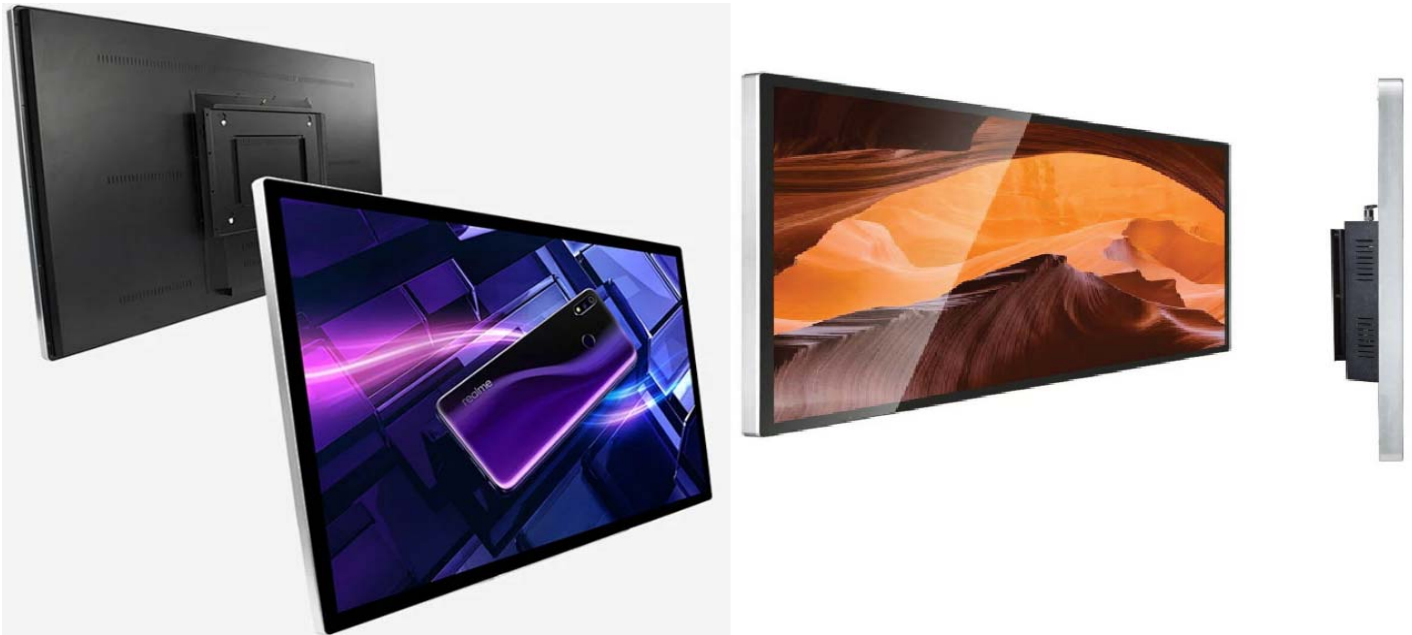

Model: DS-43PCT
43" Digital Signage with PCT Touch

Features:

- Full HD (1920 x 1080) LED Panel with PTC Touch for good multimedia experience.
- Made of tempered glass, providing panel protection and enhances vivid graphics.
- All metal housing ensures a long life and protects sign from scratches.

Specification		
Model	DS-43PCT	
Panel Parameter	Panel Size	43"
	Max. Brightness	400 nits
	Max. Resolution	1920 x 1080 (Optional for 4K UHD)
	Contrast Ratio	4000:1
	Panel Life	50000 hours
	Responsive Time	7ms
	Viewing Angle	H178/V178

Power Supply	AC 110V-240V, 50HZ/60HZ	
Touch Screen	Internal USB interface controller - Projected Capacitive Multi Touch (10 points) Light transmission: 85% or more Surface hardness : 7H Operation system : DOS; Windows XP / 7 / 8.1 / 10 / 11; Linux	
Applications	Airport, Supermarket, Hotel, Shopping Mall, Advertising... etc.	
Certificate Approval	CE, RoHS, FCC	
Dimension / GW	996 x 584 x 48mm / 19Kg	
Feature	Temperature	Storage: -20 Celsius degree to 60 Celsius degree
		Working: -10 Celsius degree to 50 Celsius degree
	Fixing Method	Wall mount
Signage Solutions :		
Androids Version	RK3568 (Quad-Core ARM Cortex-A55 up to 2.0GHz), 4GB RAM, 32GB SSD, with Bluetooth, WIFI, LAN, Android 11 (Factory Default Supply)	
	RK339 (Dual Cortex-A72 + Quad Cortex-A53, 64-bit CPU), 4GB RAM, 32GB SSD, with Bluetooth, WIFI, LAN, Android 10 (Optional Upgrade)	
Windows Version (Optional Upgrade)	<u>i3 CPU, 4G RAM, 128G SSD, integrated GPU, Wi-Fi, Win 10 Pro. 64 bit</u> Intel i3 6100U, I/O: HDMI+VGA+2*USB3.0+2*USB2.0+LAN+2*AUDIO	
	<u>i5 CPU, 8G RAM, 128G SSD, integrated GPU, Wi-Fi, Win 10 Pro. 64 bit</u> Intel i5 6200U, I/O: HDMI+VGA+2*USB3.0+2*USB2.0+LAN+2*AUDIO	
	<u>i7 cpu, 8G RAM, 256G SSD, integrated GPU, Wi-Fi, Win 10 Pro. 64 bit</u> Intel i7 8550U, I/O: HDMI+VGA+2*USB3.0+2*USB2.0+LAN+2*AUDIO	